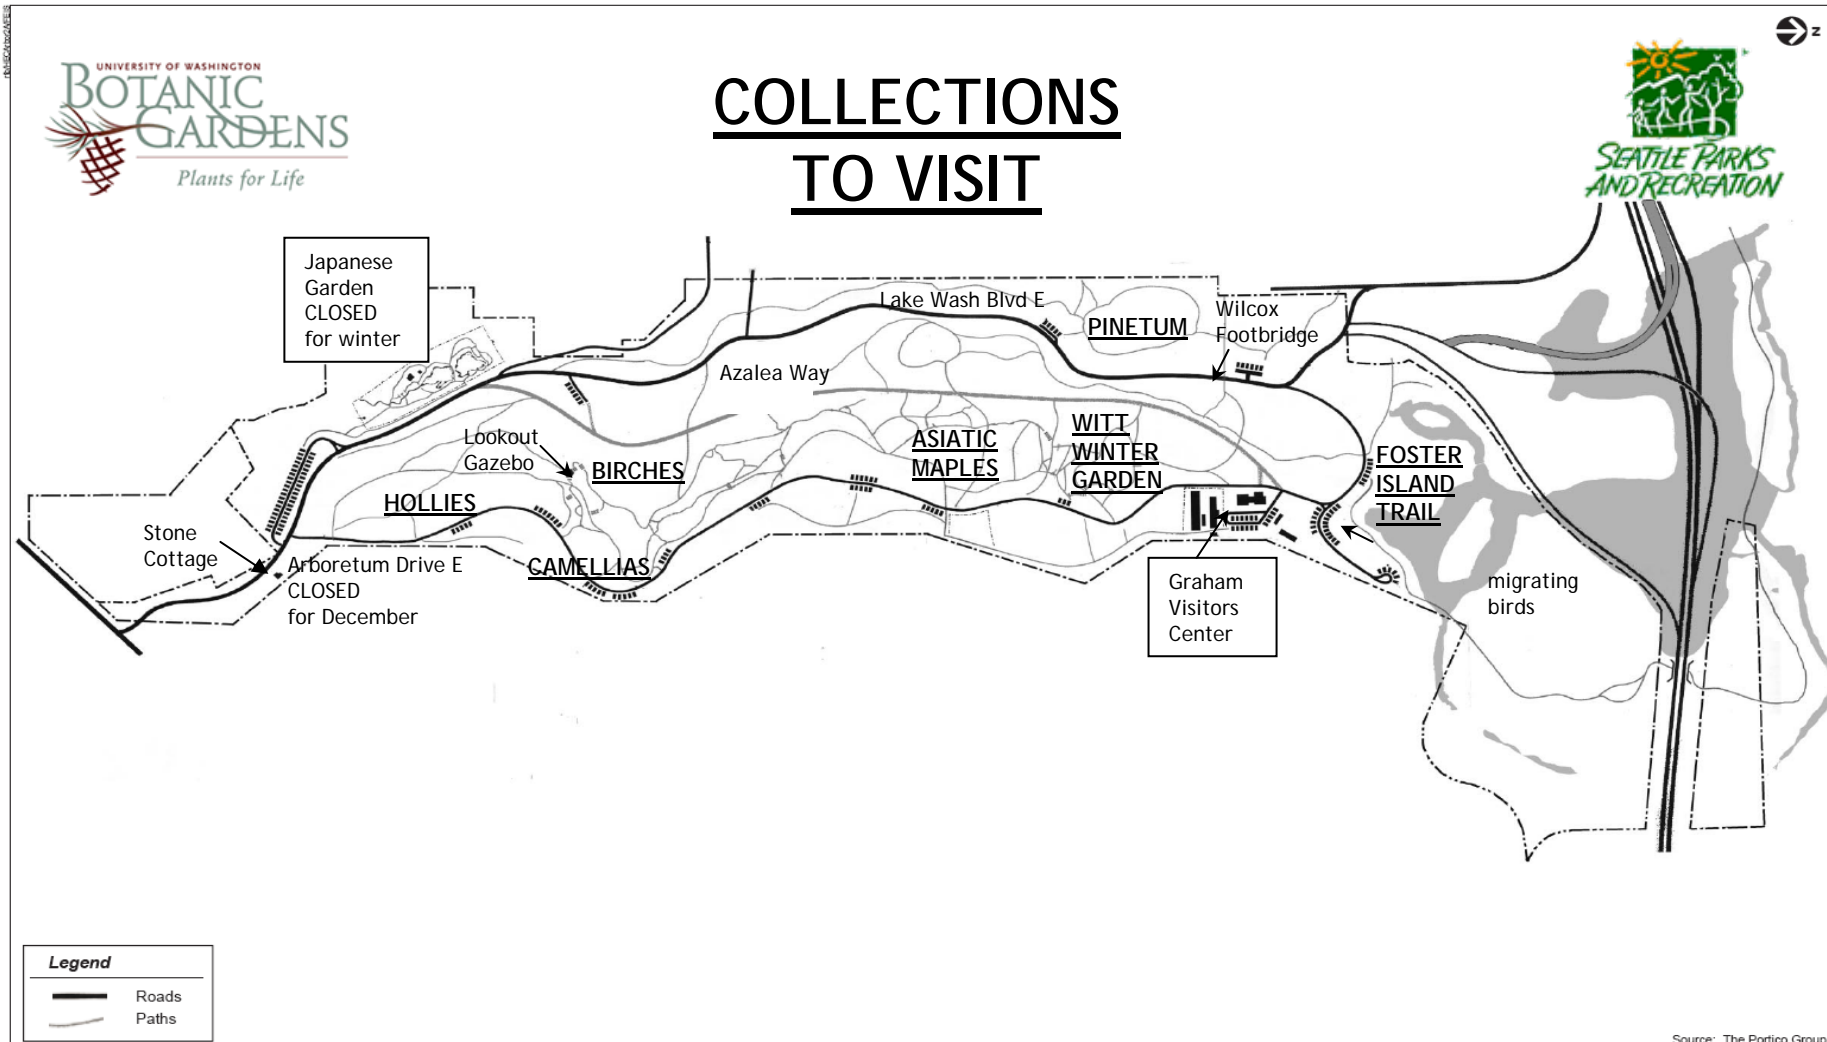

WASHINGTON PARK ARBORETUM

Discover December

Existing pedestrian and bicycle paths in the Washington Park Arboretum.

Source: The Portico Group