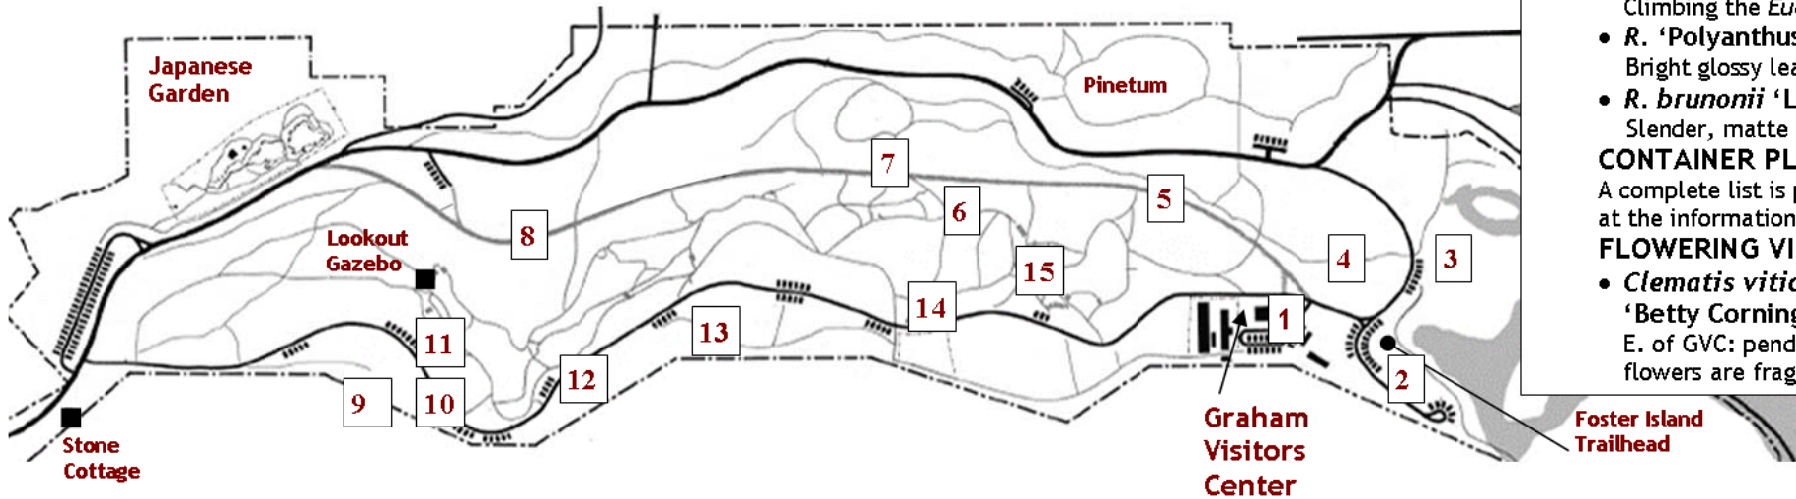

WASHINGTON PARK ARBORETUM

JULY Highlights

1. GRAHAM VISITORS CENTER

CLIMBING ROSES

Growing on the east side of Graham Visitors Center parking, listed north to south:

- *Rosa helena*
Scrambling over chain link fence
- *R. 'Alister Stella Gray'*
Double flower
- *R. 'Wedding Day'*
Climbing the *Eucalyptus*
- *R. 'Polyanthus Grandiflora'*
Bright glossy leaves
- *R. brunonii 'La Mortola'*
Slender, matte leaves

CONTAINER PLANTS

A complete list is posted on the kiosk, at the information desk, and on line.

FLOWERING VINE

- *Clematis viticella 'Betty Corning'*
E. of GVC: pendent lavender flowers are fragrant and bell shaped.

5 AZALEA WAY
Several plants of interest along WPA's main trail

6 *Oxydendrum arboreum*
Sourwood
Deciduous tree
Pendent white flowers

7 *Magnolia virginiana*
Sweet Bay
Evergreen tree
Big ivory flowers

8 *Catalpa*
Deciduous tree
Big green leaves
White flowers

9 *Escallonia*
Evergreen shrub
Small, shiny leaves
Small pink flowers

10 *Hydrangea*
Wide leaved deciduous shrub
Mophead, lacecap or conical flowerheads

11 *Stewartia*
Deciduous tree
Single white flowers
Wonderful bark