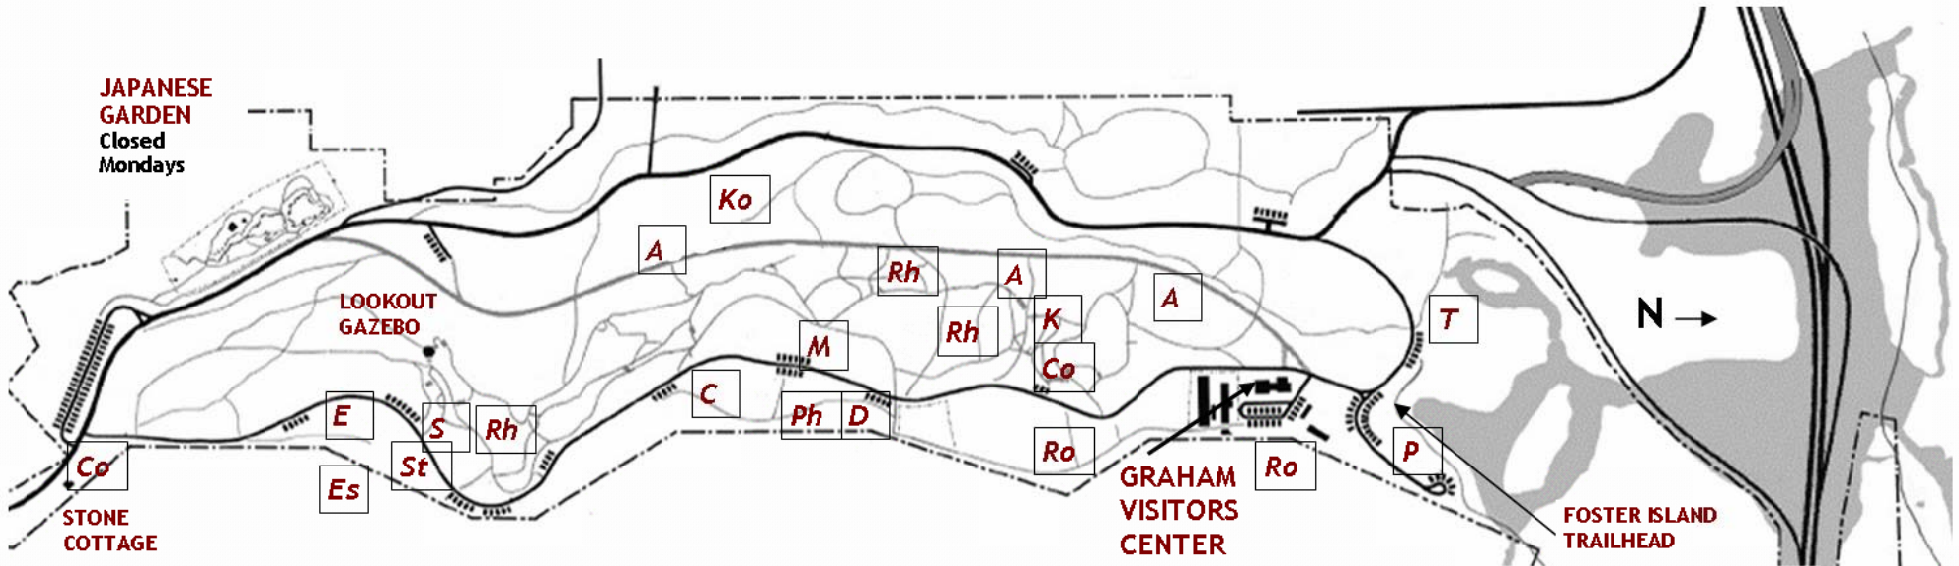

WASHINGTON PARK ARBORETUM

JUNE Highlights

- A** **AZALEA WAY**
Several plants in bloom along WPA's main trail
- C** **Cistus**
Rock Rose
Sun loving, mounding shrub
White or pink flowers
- Co** **Cornus kousa**
Korean Dogwood
Deciduous tree
Showy white bracts
- D** **Deutzia**
Deciduous shrub
White, pink or red flowers
- E** **Embothrium coccineum**
Chilean Fire Tree
Slender tree
Slender red flowers
Attracts hummingbirds

NATIVES THROUGHOUT WPA

- Holodiscus discolor**
Ocean Spray
Deciduous shrub
Lacy white flowers