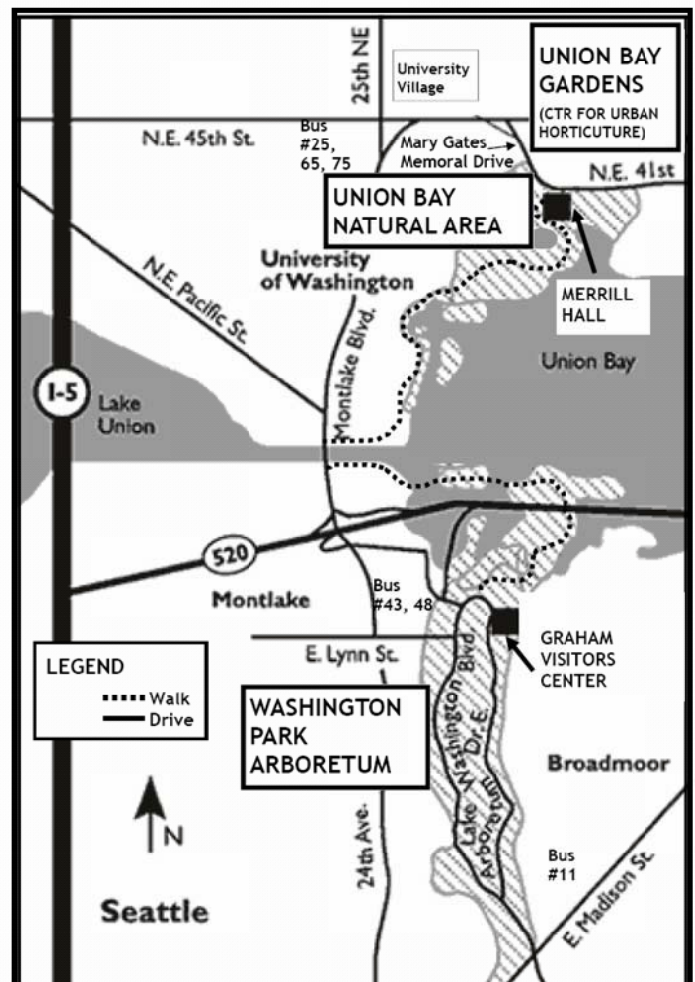

**BIRDWATCH AT UWBG'S  
 UNION BAY NATURAL AREA AND  
 WASHINGTON PARK ARBORETUM**

\*THIS LIST COMES FROM AUDUBON'S BIRDWEB. VISIT THEIR SITE FOR MORE INFORMATION!