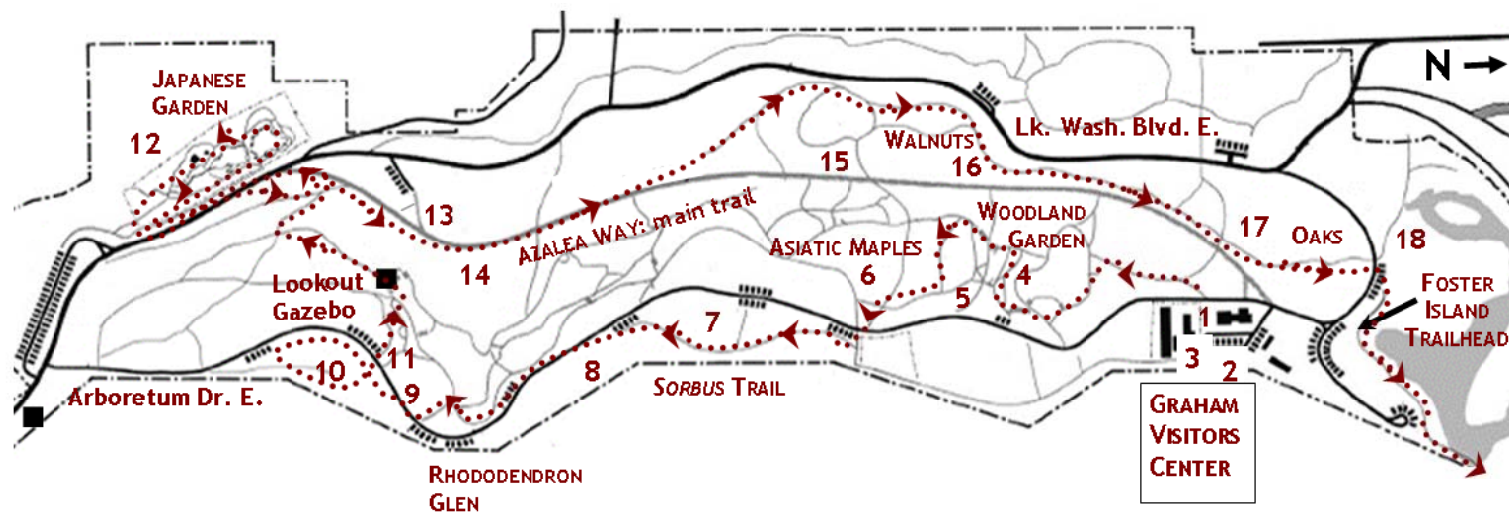

October

WALKING TOUR

- | | | | |
|--|--|--|---|
| <p>1 <u>GRAHAM VISITORS CENTER</u>
HOURS: 10AM-4PM DAILY</p> <p>2 <u>Katsura Tree</u>
<i>Circidiphyllum japonicum</i>
Native to Japan
Fragrant, heart-shaped leaves</p> <p>3 <u>Strawberry Tree</u>
<i>Arbutus unedo</i>
Native to S.W. Ireland to Asia Minor
Small, white urn-shaped flowers
Fruits resemble strawberries
Evergreen leaves, orange bark</p> <p>4 <u>WOODLAND GARDEN</u>
Japanese Maple Collection
<i>Acer palmatum</i> cultivars (cvs.)
A WPA iconic collection
Pretty samaras
Fine foliage, graceful structure</p> | <p>5 <u>Sourwood</u>
<i>Oxydendrum arboreum</i>
Pendent white flowers bloom with red fall leaves</p> <p>6 <u>ASIATIC MAPLE COLLECTION</u>
<i>Acer</i> spp. and cvs.
Samaras, form, bark, foliage</p> <p>7 <u>SORBUS TRAIL</u>
Mountain Ash/Whitebeam
<i>Sorbus</i> spp. & cvs.
Pendent clusters of red, orange, pink, or white fruit</p> <p>8 <u><i>Sassafras albidum</i> var. <i>molle</i></u>
Native to SE Canada to Texas
Bright fall leaves vary, some are mitten shaped</p> | <p>9 <u>RHODODENDRON GLEN</u>
<u>Franklin Tree</u>
<i>Franklinia alatamaha</i>
Native to SE Georgia, USA
White cup shaped flowers
Crimson fall leaves</p> <p>10 <u>WITCH HAZEL COLLECTION</u>
Hamamelidaceae family
Amazing fall color
Pale bark, vase-shaped form</p> <p>11 <u><i>Stewartia</i> spp.</u>
Dark red fall color
Beautiful bark and form</p> <p>12 <u>JAPANESE GARDEN</u>
Fall color</p> <p>13 <u>AZALEA WAY</u>
Deciduous Azalea
<i>Rhododendron</i> spp. & cvs.
Red fall color</p> | <p>14 <u>BIRCH COLLECTION</u>
<i>Betula</i> spp. & cvs.
White bark & yellow fall leaves</p> <p>15 <u>Tupelo</u>
<i>Nyssa</i> spp.
Amazing fall color</p> <p>16 <u>WALNUT COLLECTION</u>
Juglandaceae family
A WPA iconic collection</p> <p>17 <u>OAK COLLECTION</u>
Fagaceae family
A WPA iconic collection
Stately shade tree
Look for acorns</p> <p>18 <u>FOSTER ISLAND TRAIL</u>
Follow this shoreline trail to MOHAI
Water-loving plants and animals</p> |
|--|--|--|---|