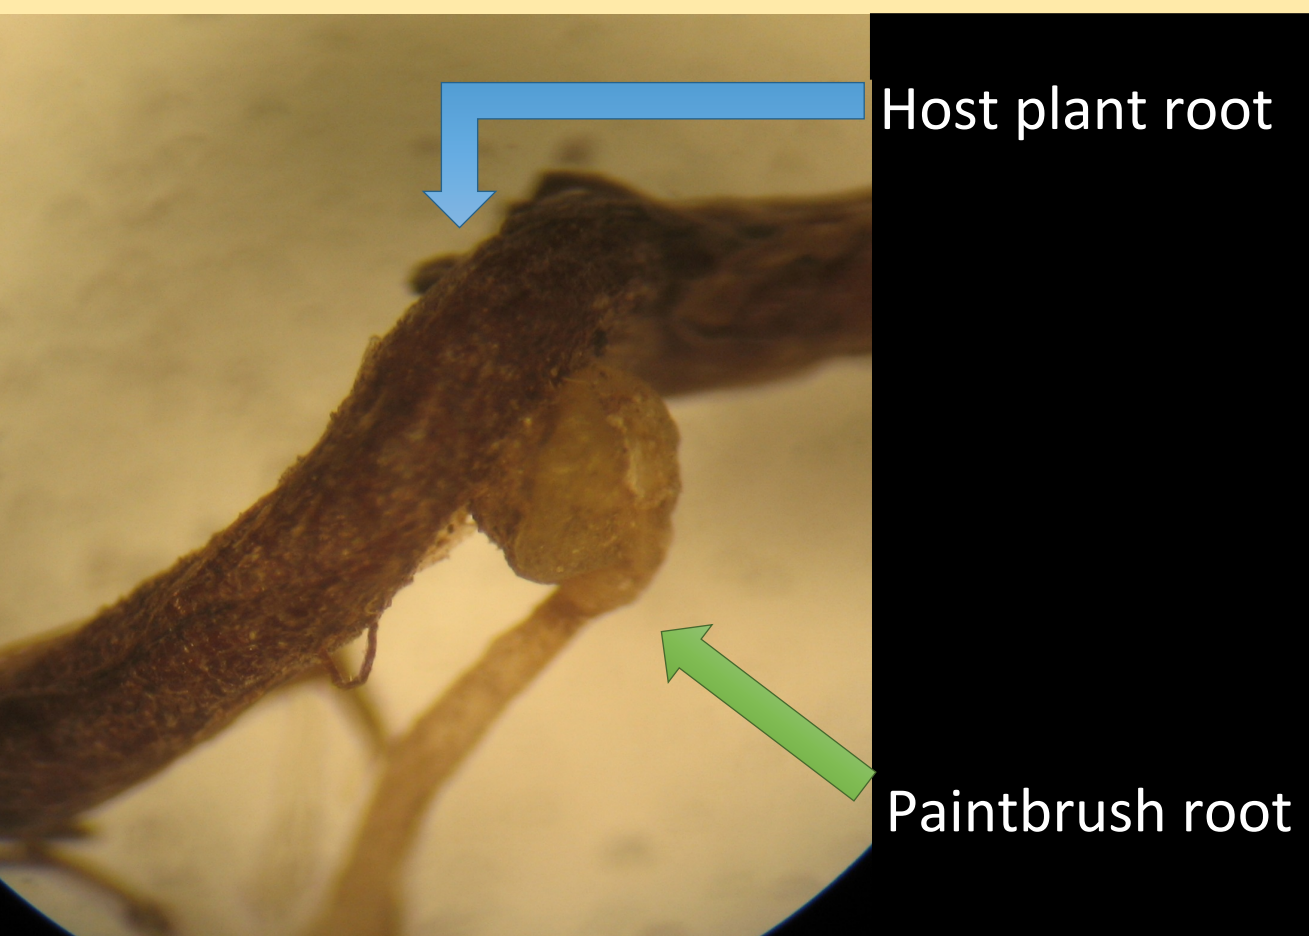

Endangered Parasites

Golden paintbrush (*Castilleja levisecta*) is an endangered plant that lives in the prairies of the Pacific Northwest. It is also a parasite.

Paintbrush uses special structures on its roots to take water and nutrients from other plants' roots. In this way, it can act as a moderator of the ecosystem by taking resources from dominant plants and redistributing them into the soil when it loses its leaves.

I am testing new "host" plants of golden paintbrush in an attempt to improve our restoration techniques for this species.