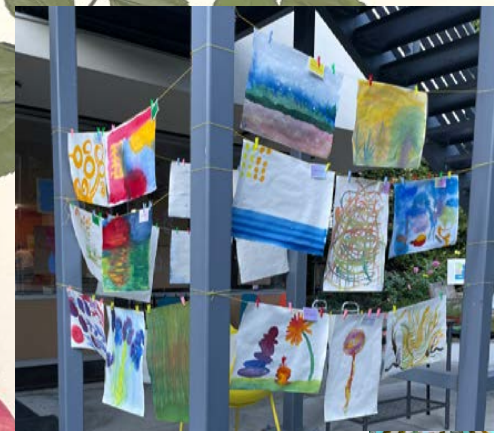

# Garden of Inspiration Art Show at the Memory Hub

The Memory Hub is a dementia-friendly community center on Seattle's First Hill, founded by the UW Memory and Brain Wellness Center, in partnership with the Frye Art Museum. This fall, the Memory Hub held an art exhibit in Maude's Garden. Genevieve Wanucha, MBWC communications specialist and Maude's Garden project lead, shares some memories.

For the 'Garden of Inspiration' art show, we displayed 50 pieces of art in the garden, in eclectic ways—on easels and tables, along the path, and within the garden beds. The idea for this exhibit came about when the thought occurred to me: *'how amazing would it be to exhibit artwork inspired by the garden...in the garden?'* I had been reminded that participants in the Elderwise adult day program at the Memory Hub often take inspiration from Maude's Garden for their watercolor paintings. Right away, Elderwise agreed to co-host an event that would feature art created by Memory Hub participants, staff, volunteers, and visitors. It came together in 2 months. On September 21, sixty people visited the show, with many remarking that it was the highlight of their day. Some visitors made drawings and plant weavings at a table stocked with art supplies. To me, the exhibit served as a reminder of how powerful of a creative prompt that nature can be. There was something transcendent about seeing the garden filled with the physical expressions of selfhood and imagination of the very people who found inspiration in its plantings and features. It was the honor of my life to get to bring this idea to fruition, one I feel that ended up as an expression of love for both the garden and our dementia-friendly community. *Interested in creating art for a future Maude's Garden show? Please email [mbwc@uw.edu](mailto:mbwc@uw.edu)* •