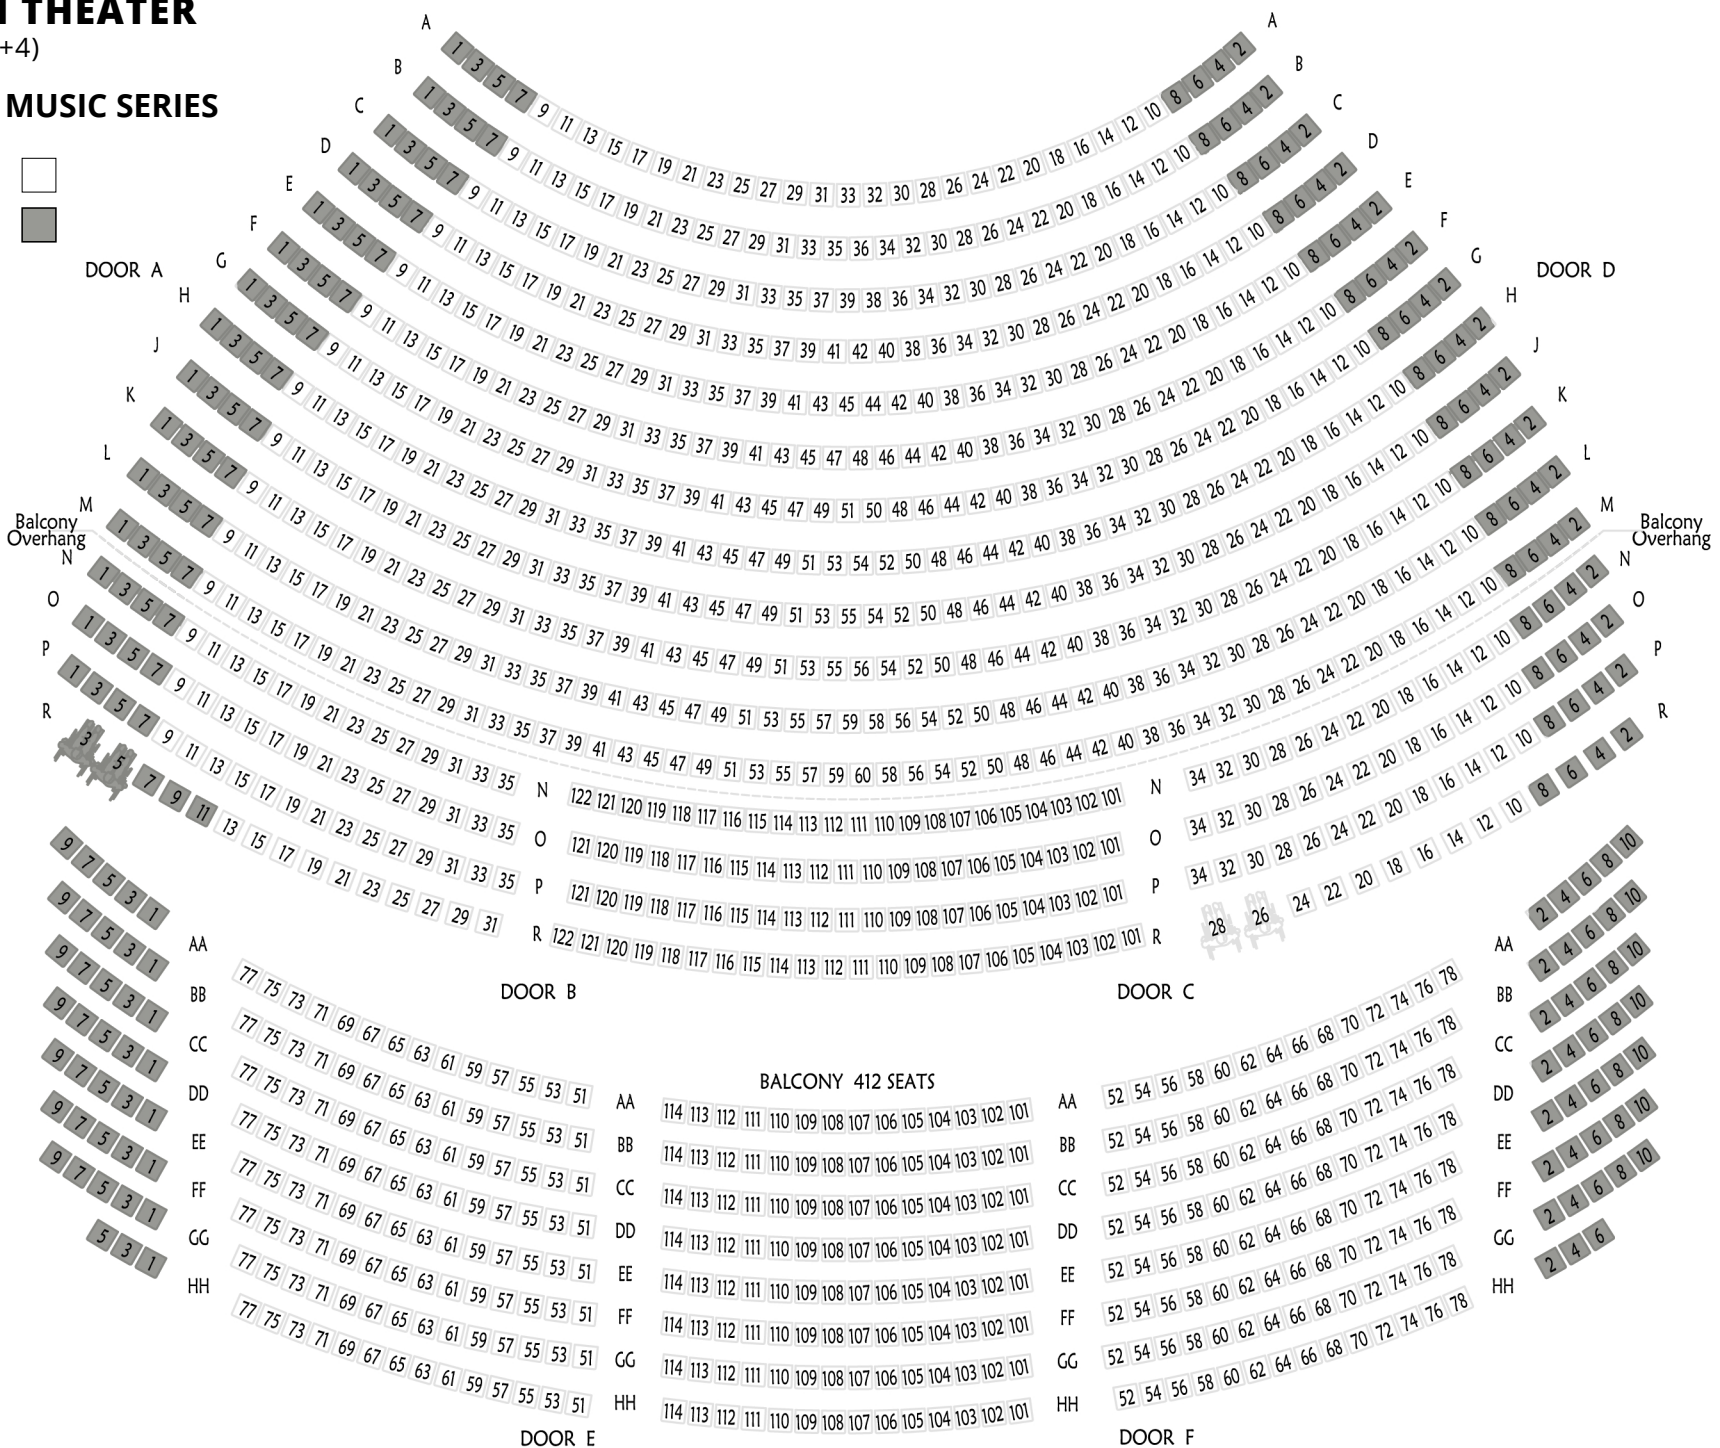

# KATHARYN ALVORD GERLICH THEATER

(1206 seats +4)

STAGE

## CHAMBER MUSIC SERIES

Section A   
 Section B

DOOR B

DOOR C

BALCONY 412 SEATS

DOOR E

DOOR F