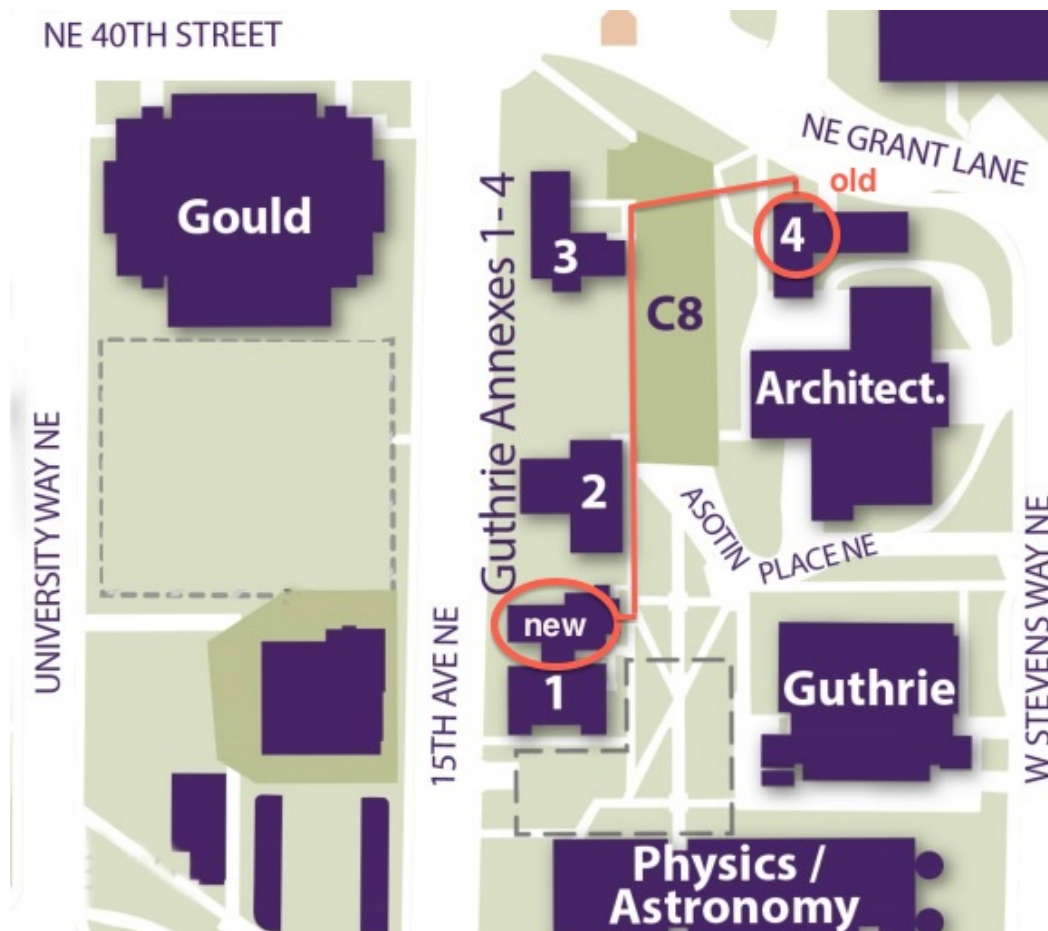

July 11, 2016

The Psychology Writing Center has moved to **Guthrie Annex 1, Room 142**.

psywc@uw.edu
(206) 685-8278