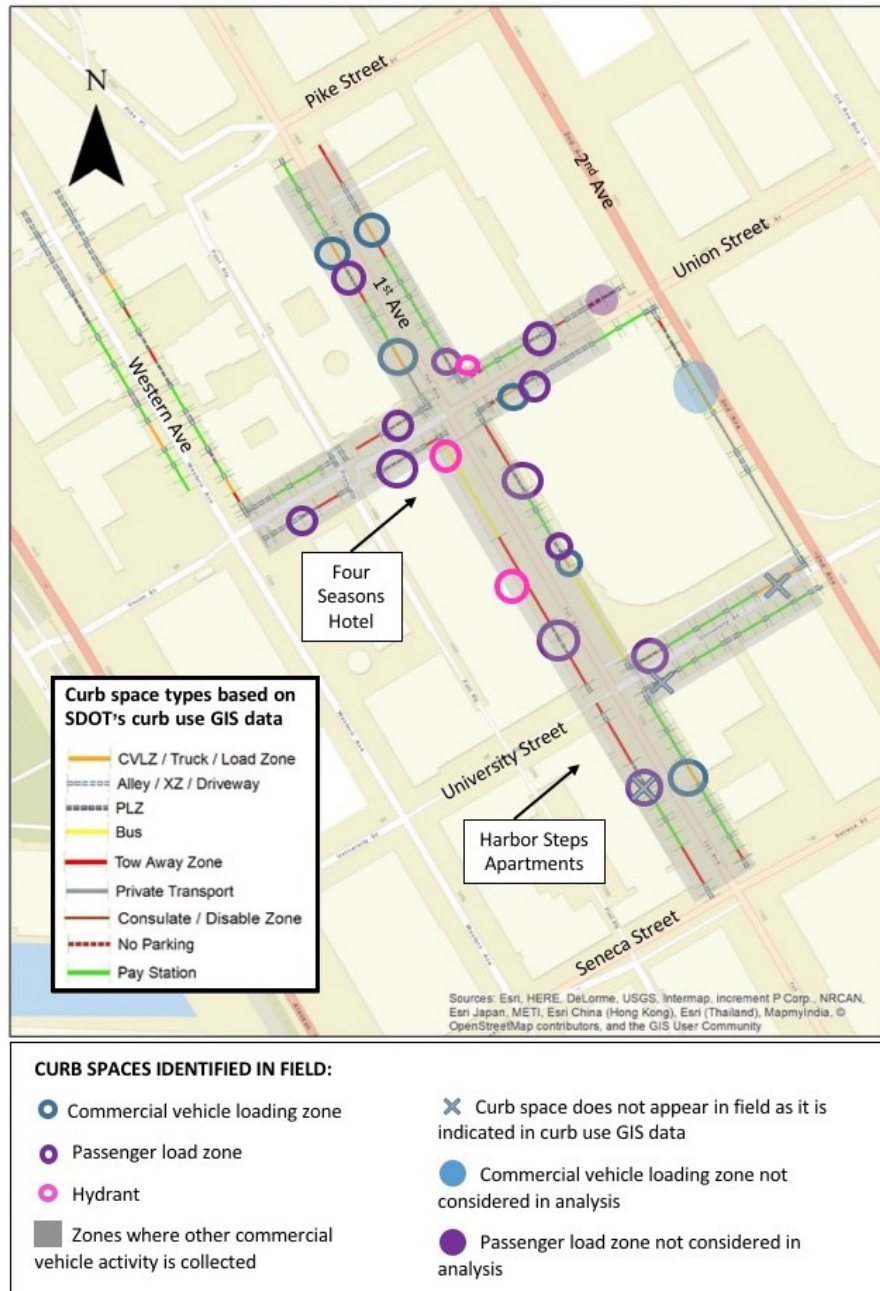

# STUDY AREAS MAPS

**Figure 1:** Map of Four Seasons Hotel and Harbor Steps Apartments area

**Figure 2:** Map of Seattle Municipal Tower area

**Figure 3:** Map of Dexter Horton area

**Figure 4:** Map of Westlake Center area

**Figure 5:** Map of Insignia Towers area