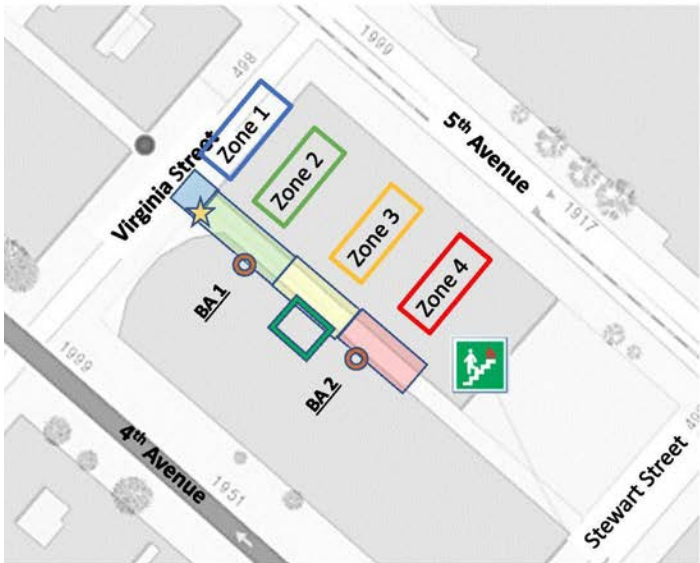

Alley # 2: Position A

LEGEND

- Position
- Building Access
- Fire escape (out of zone 4)
- Loading bay