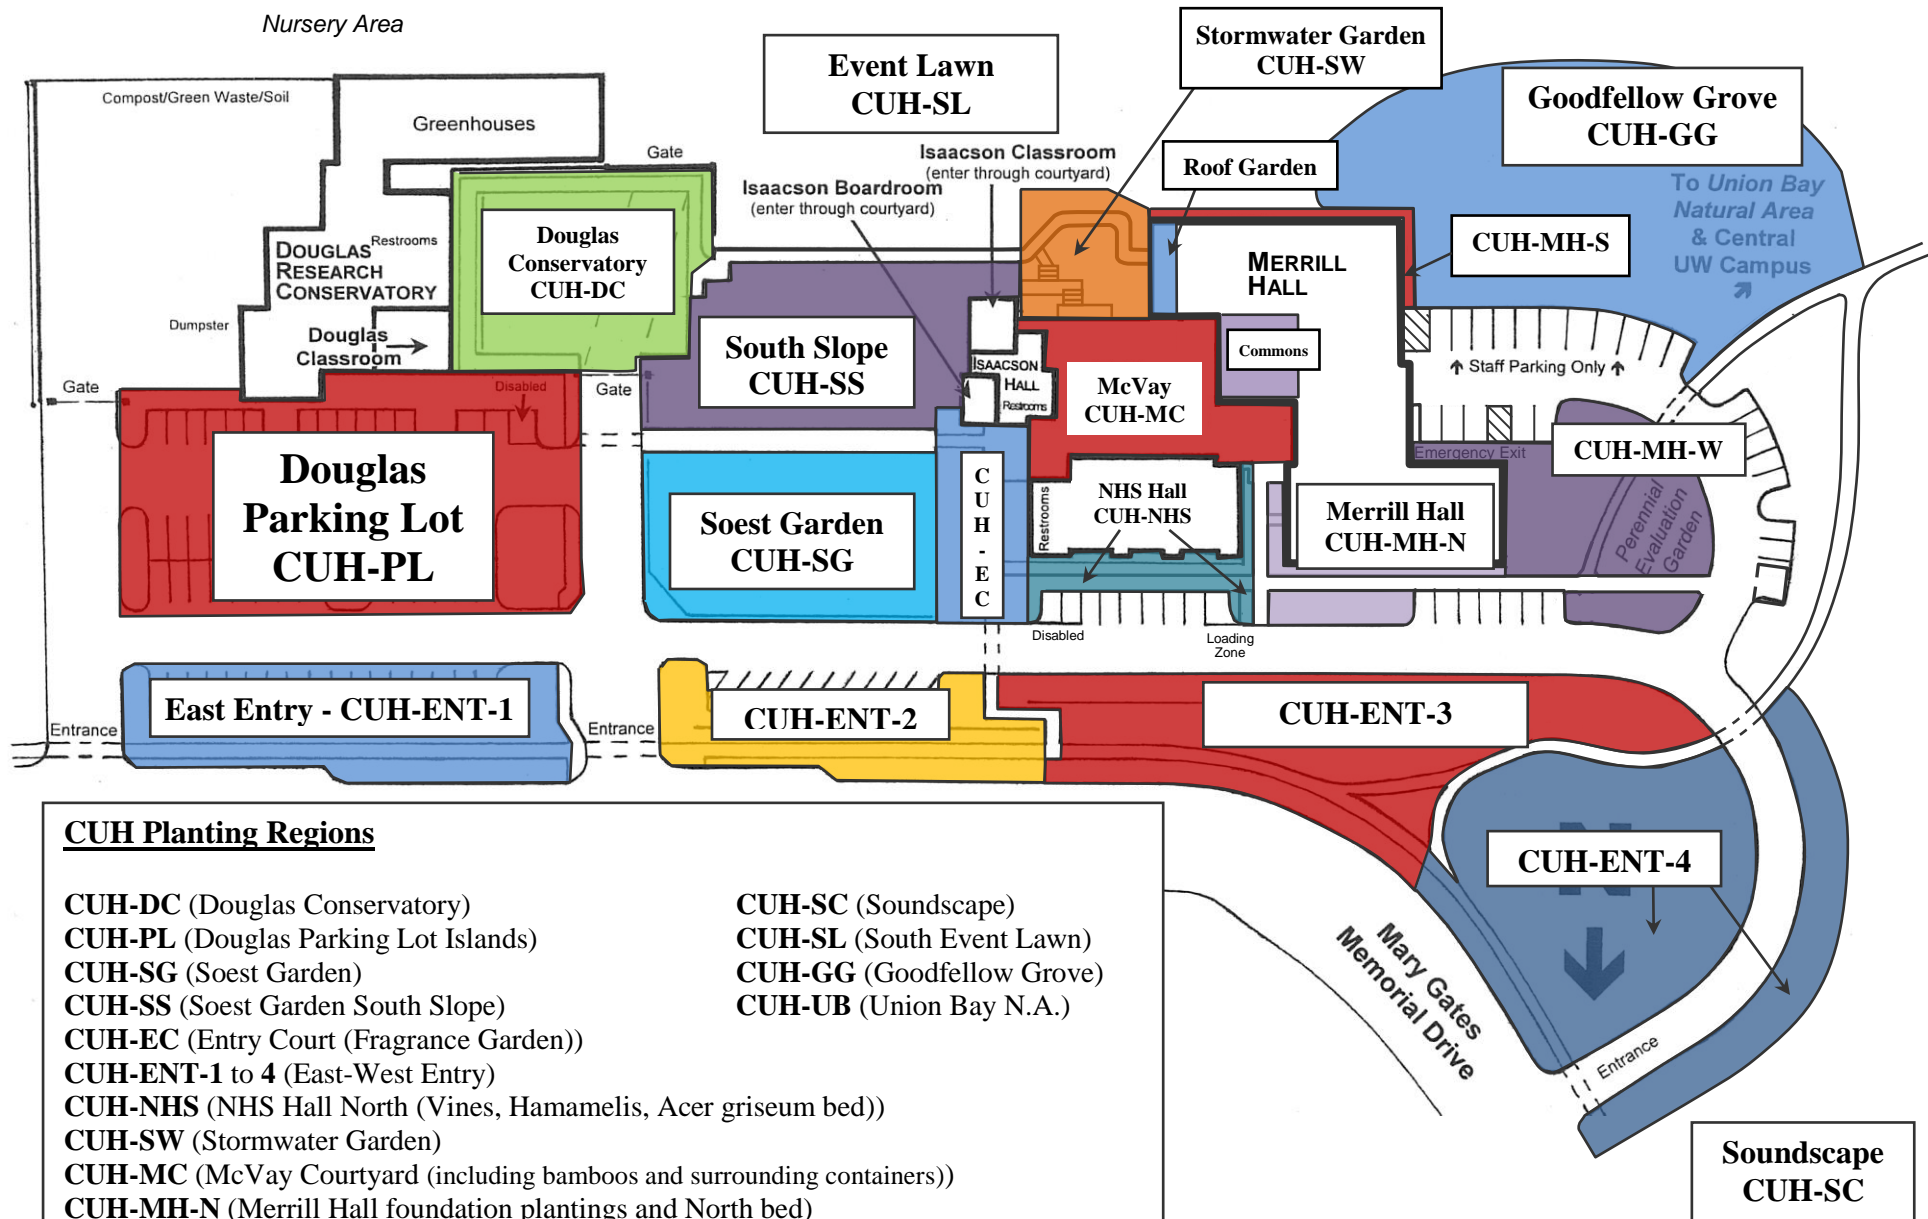

Center for Urban Horticulture Planting Regions

CUH Planting Regions

- CUH-DC (Douglas Conservatory)
- CUH-PL (Douglas Parking Lot Islands)
- CUH-SG (Soest Garden)
- CUH-SS (Soest Garden South Slope)
- CUH-EC (Entry Court (Fragrance Garden))
- CUH-ENT-1 to 4 (East-West Entry)
- CUH-NHS (NHS Hall North (Vines, Hamamelis, Acer griseum bed))
- CUH-SW (Stormwater Garden)
- CUH-MC (McVay Courtyard (including bamboos and surrounding containers))
- CUH-MH-N (Merrill Hall foundation plantings and North bed)
- CUH-MH-S (Merrill Hall South Foundation Plants)
- CUH-MH-W (Southwest Slope, Perennial Evaluation Garden and South Foundation of Miller Library)
- CUH-SC (Soundscape)
- CUH-SL (South Event Lawn)
- CUH-GG (Goodfellow Grove)
- CUH-UB (Union Bay N.A.)

**Soundscape
CUH-SC**