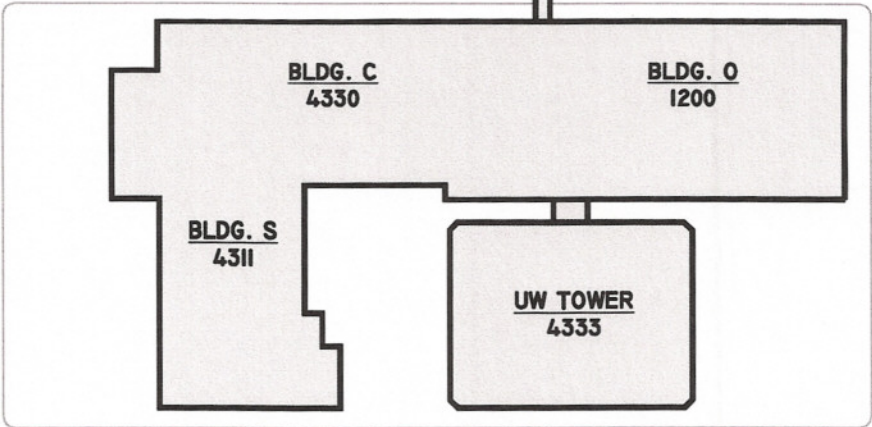

NE 45TH ST

COLLEGIANA
4311

PASS THROUGH

A GARAGE
W46

EXIT

ENTRANCE

SKYBRIDGE ACCESS FROM
GARAGE TO BLDG. O

12TH AVE NE

BLDG. C
4330

BLDG. O
1200

BLDG. S
4311

UW TOWER
4333

BROOKLYN AVE NE

UW TOWER A/B GARAGE LOCATION KEY

NOT TO SCALE