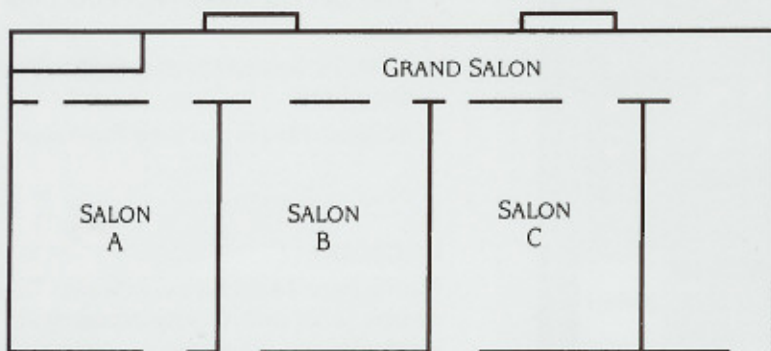

18118 International Blvd
Seattle, WA 98188
Telephone: 206-244-6666
Fax: 206-244-6679

www.radisson.com/seattlewa_seatac

Radisson®

Radisson
Hotels
Seattle

GATEWAY
SEATTLE-TACOMA AIRPORT
WASHINGTON

Meeting Space Capacity Chart*

Name of Room	Dimensions	Sq. Ft.	Theater	Classroom	Banquet/Reception
Grand Salon (A, B & C)	78' X 25'	1,950	180	102	150
Salon A, B or C	26' X 52'	650	60	36	50
Salon D, E, or F	25' X 25'	575	50	27	32
Boardroom A or B	12' X 23'	276	Permanent Seating for 12		

*Our Meeting room capacities have been calculated using the Meeting Professionals International Comfort Calculator.

Meetings

- Complete Banquet and Catering Services
- 1,950 square foot Grand Salon is divisible into three sections with theatre seating up to 180, banquets for up to 150, and classrooms for 105
- High Speed Internet Access (wired or wireless) available
- Complimentary Parking for Meeting Attendees
- Secretarial Services Available
- Wedding Coordinator
- 24 hr Fax and copy Services
- Meeting Planner Program