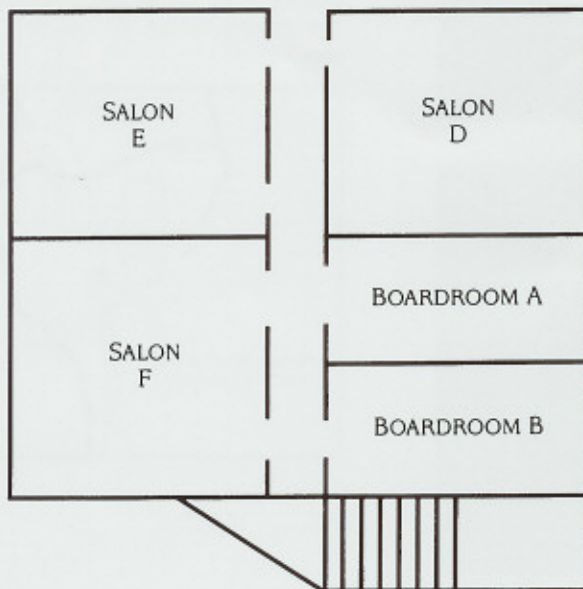

18118 International Blvd
Seattle, WA 98188
Telephone: 206-244-6666
Fax: 206-244-6679

www.radisson.com/seattlewa_seatac

Radisson®

Radisson
Hotels
Seattle

GATEWAY
SEATTLE-TACOMA AIRPORT
WASHINGTON

Meeting Space Capacity Chart*

Name of Room	Dimensions	Sq. Ft.	Theater	Classroom	Banquet/Reception
Grand Salon (A, B & C)	78' X 25'	1,950	180	102	150
Salon A, B or C	26' X 52'	650	60	36	50
Salon D, E, or F	25' X 25'	575	50	27	32
Boardroom A or B	12' X 23'	276	Permanent Seating for 12		

*Our Meeting room capacities have been calculated using the Meeting Professionals International Comfort Calculator.

Meetings

- Complete Banquet and Catering Services
- 1,950 square foot Grand Salon is divisible into three sections with theatre seating up to 180, banquets for up to 150, and classrooms for 105
- High Speed Internet Access (wired or wireless) available
- Complimentary Parking for Meeting Attendees
- Secretarial Services Available
- Wedding Coordinator
- 24 hr Fax and copy Services
- Meeting Planner Program